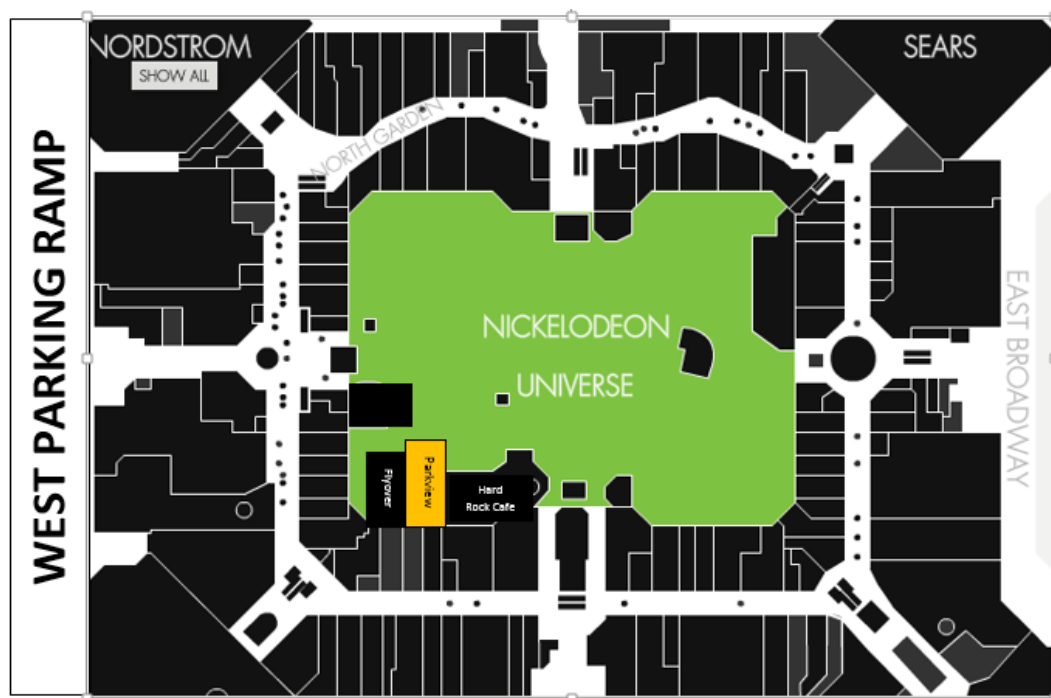

Directions to Parkview Meeting + Event Center

5204 Center Court Bloomington MN 55425

WEST PARKING RAMP (between Nordstrom & Macys)

Open to the public at 7am

ENTER **WEST PARKING RAMP**, accessible from Killebrew Drive, park on street level 1.

Enter main mall entrance, proceed straight ahead into Nickelodeon Universe, heading right. Parkview Meeting + Event Center, is located in the Southwest corner of the Nickelodeon Universe between Flyover America and Hard Rock Cafe.

MALL OF AMERICA.